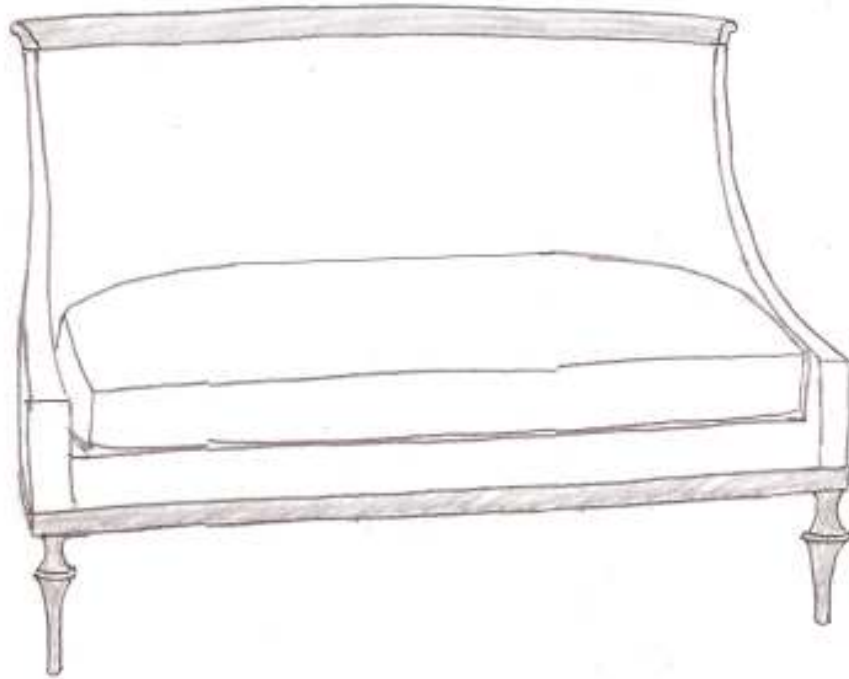

105 - Stella Bergere

Modernized Regency-styled slipper chair featuring a comfortable barrel back, down kidney pillow, elegant trumpet shaped front legs and accented with a refined curved wood top rail and graceful wooden arm detail.

Imagine the possibilities.....

Custom Stella Settee