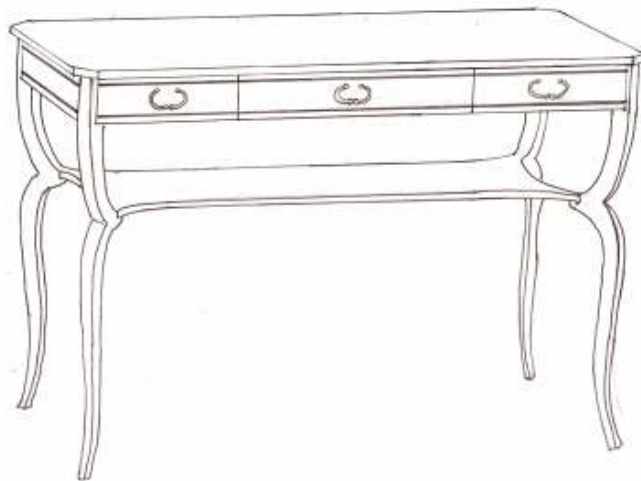

202 ~ Sophia Table

30"w x 22"d x 28.5"h

European beech frame
birch carillan burl top
and mahogany inlay

Shown in Antique Honey stain

Also available in custom sizes and finishes

202 Sophia Table

Angular legs ending in a graceful tapered cabriole shape support a curved shelf and rectangular top featuring a subtle burl field banded with mahogany inlay

Imagine the possibilities.....

Quartered Top

Patterned Top

Custom Sophia Console