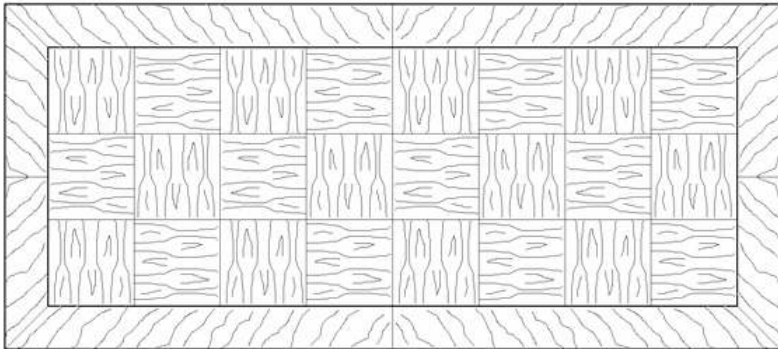

204 - Valente Coffee Table

Crisp angular tapered legs with recessed apron below a stepped clean-lined top provide the perfect canvas to feature the beauty of exotic veneers.

Imagine the possibilities.....

Checkerboard Grain Top