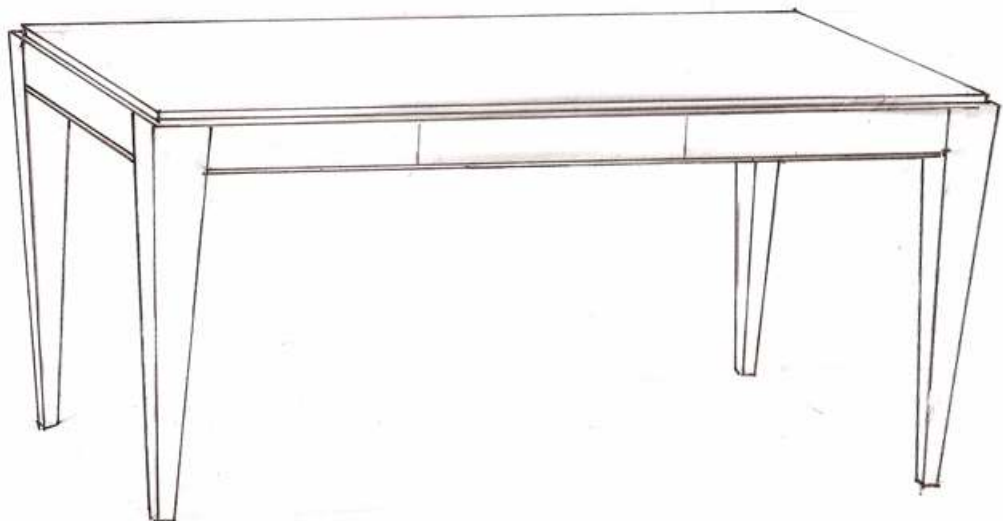

**Tesori**  
treasures for the home

204 - Valente Coffee Table

43" w x 35" d x 18" h

Zebrawood with matched  
Walnut legs and inlay

Shown in Natural with Mocha Walnut stain

Also available in custom sizes and finishes

(323) 344-3800 fax: (323) 344-3838  
3101 1/2 west avenue 32, los angeles, ca 90065  
www.tesoridesigns.com

204 - Valente Coffee Table

Crisp angular tapered legs with recessed apron below a stepped clean-lined top provide the perfect canvas to feature the beauty of exotic veneers.

Imagine the possibilities.....

Checkerboard Grain Top

Custom Valente Desk