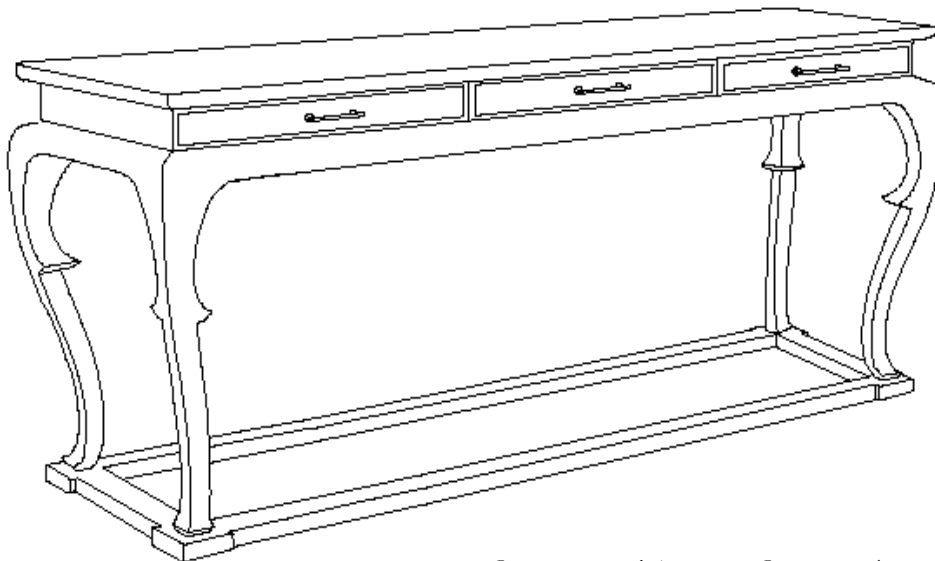

Various exotic veneers and patterned tops available

Custom Kato Console