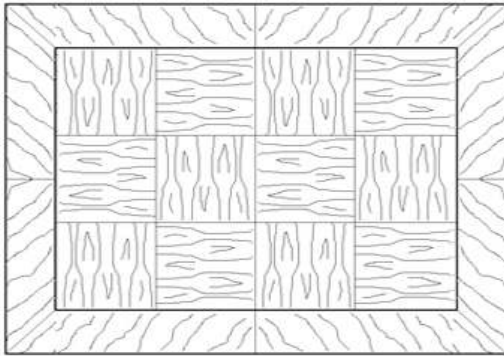

Tesori  
treasures for the home

214-Kato Table

24"w x 20"d x 31"h

Solid Alder

Shown in Brule stain

Also available in custom sizes and finishes

(323) 344-3800 fax: (323) 344-3838  
3101 1/2 west avenue 32, los angeles, ca 90065  
[www.tesoridesigns.com](http://www.tesoridesigns.com)

214-Kato Table

A single drawer above graceful Kangji-inspired legs resting on a floor stretcher with stepped corners provides a stylish table that makes a great nightstand or end table

Imagine the possibilities.....