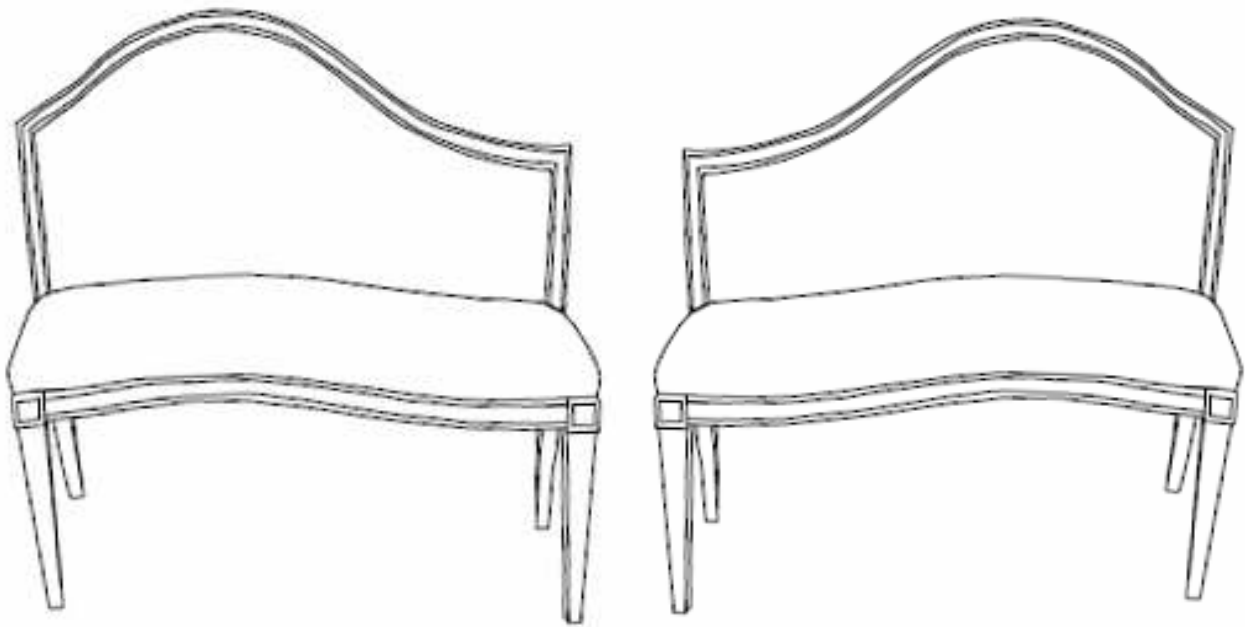

304 - Solange Settee

A uniquely shaped settee featuring a serpentine form with an asymmetrical seat depth and gracefully arched and curved back, creating an extraordinary accent piece perfect for a bedroom, sitting area, hallway or entry

Imagine the possibilities.....

Custom Serpentina Left and Right Chairs