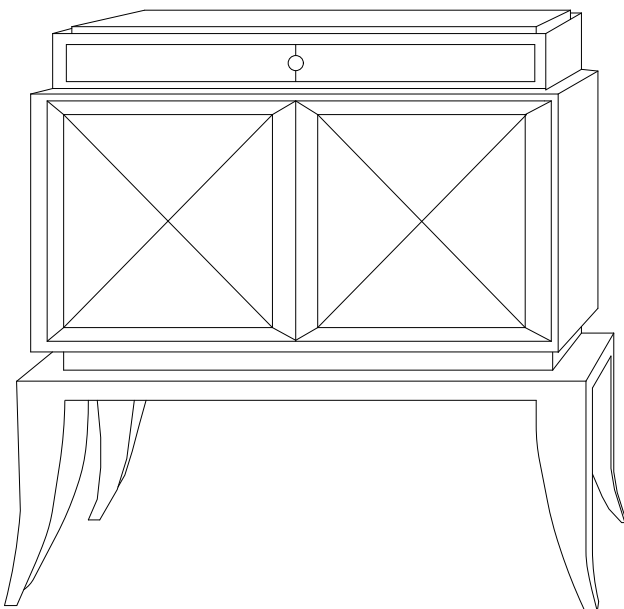

Two-Door Bedside Cabinet