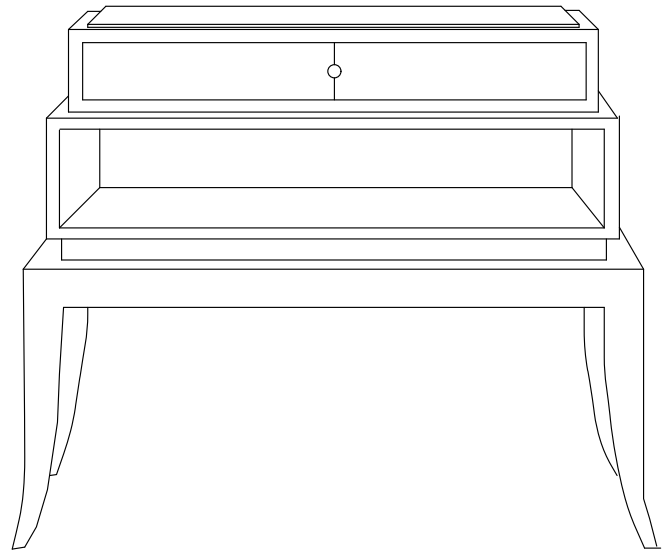

Open Shelf Bedside Table