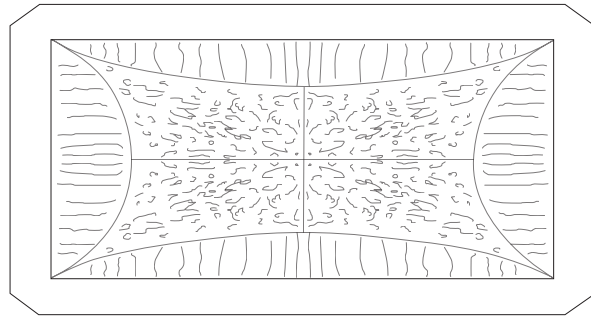

Tesori

treasures for the home

202-C - Sophia Console

48"w x 18"d x 30"h

European beech frame
with Matched Walnut top
and Walnut inlaid detail

Shown in Noce stain

Also available in custom sizes and finishes

(323) 344-3800 • fax: (323) 344-3838
3101 1/2 west avenue 32 • los angeles, ca 90065
www.tesoridesigns.com

202-C – Sophia Console

Angular legs ending in graceful tapered cabriole shape support a curved shelf and rectangular top featuring a reverse-diamond matched walnut field banded with walnut inlay.

Imagine the possibilities.....

Patterned Top

202-D – Custom Sophia Desk