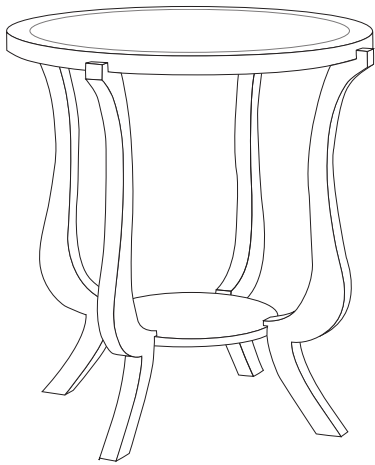

Tesori
treasures for the home

213 – Tulip Table

20" dia. x 22"h

Solid beech wood with beveled
bronze inset mirror top

Shown in Light Truffle with extra light detailing

Also available in custom sizes and finishes

(323) 344-3800 • fax: (323) 344-3838
3101 1/2 west avenue 32 • los angeles, ca 90065
www.tesoridesigns.com

Three stylishly bowed legs accented with a simple yet sophisticated bead detail support a top that features a round inset beveled bronze mirror, adding sparkle and a touch of subtle glamour to this classy side table.

Imagine the possibilities.....

Four-leg side table

Three-leg demi-lune console

Bronze mirror inset top could be replaced with exotic wood or clear glass.