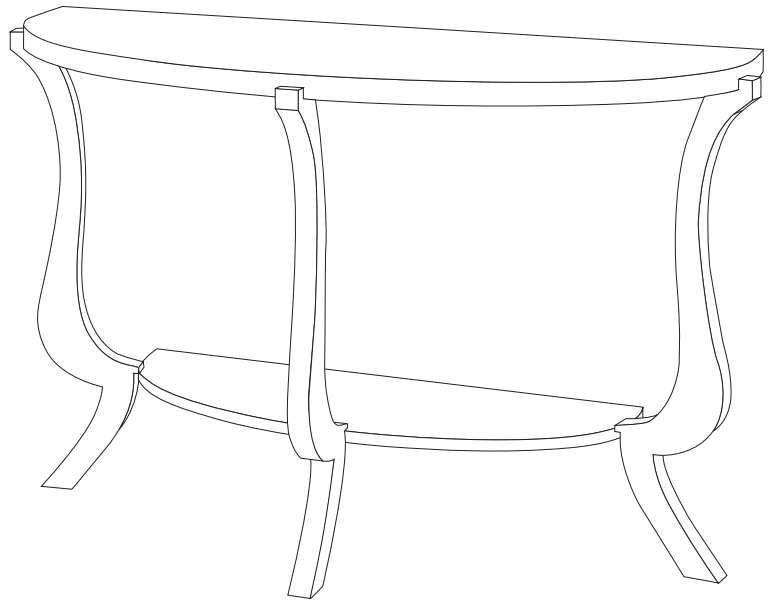

Tesori
treasures for the home

213 – Tulip Table

20" dia. x 22"h

Solid beech wood with beveled
bronze inset mirror top

Shown in Light Truffle with extra light detailing

Also available in custom sizes and finishes

(323) 344-3800 • fax: (323) 344-3838
3101 1/2 west avenue 32 • los angeles, ca 90065
www.tesoridesigns.com

Three stylishly bowed legs accented with a simple yet sophisticated bead detail support a top that features a round inset beveled bronze mirror, adding sparkle and a touch of subtle glamour to this classy side table.

Imagine the possibilities.....

Four-leg side table

Three-leg demi-lune console

Bronze mirror inset top could be replaced with exotic wood or clear glass.