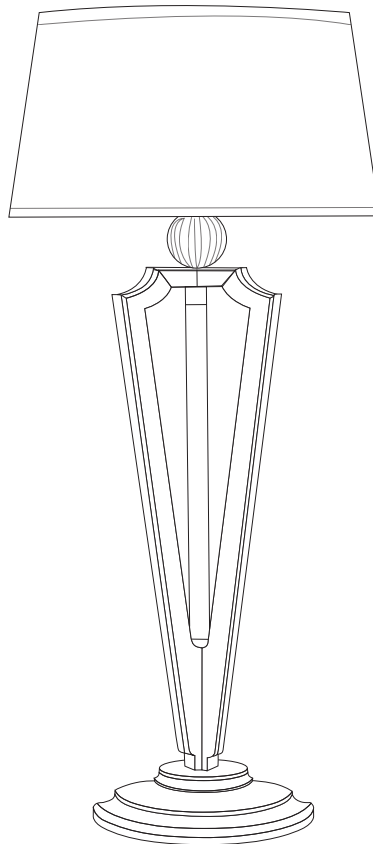

602-FL - Luce Floor Lamp

A trio of angled mahogany supports on gracefully splayed legs is accented by a Murano glass sphere dusted with 24 karat gold, creating a floor lamp that provides a touch of glamour to any room.

Imagine the possibilities.....

602-T- Luce Table Lamp