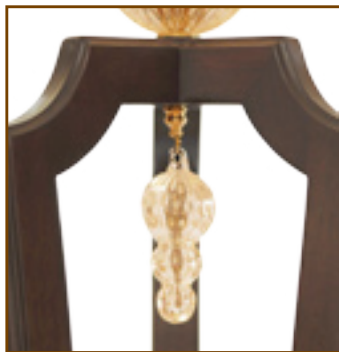

## 602-FL- Luce Floor Lamp

19" w x 19" d x 68" h

Solid Mahogany frame with  
gold-flecked Murano glass sphere

Shown in Noce stain  
with available pongee silk drum shade

Also available in custom sizes and finishes

Detail of standard  
Murano glass sphere

Detail of optional  
Murano glass pendant

## 602-FL - Luce Floor Lamp

A trio of angled mahogany supports on gracefully splayed legs is accented by a Murano glass sphere dusted with 24 karat gold, creating a floor lamp that provides a touch of glamour to any room.