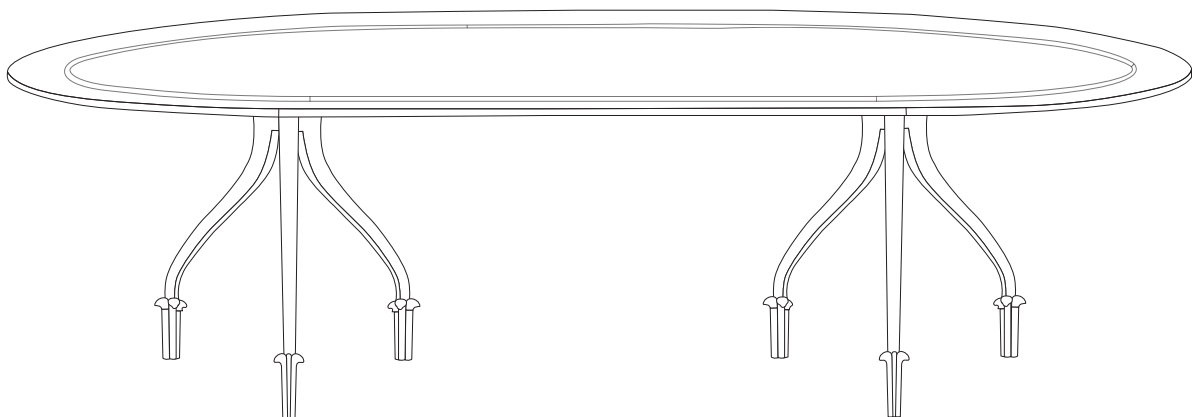

Tesori

treasures for the home

212 – Fiore Table

32" dia. x 28.5"h

Madrona Burl and Brazilian Rosewood
with brass inlaid top and hand carved sabots

Shown in clear rosewood with gold detailing

Also available in custom sizes and finishes

(323) 344-3800 • fax: (323) 344-3838
3101 1/2 west avenue 32 • los angeles, ca 90065
www.tesoridesigns.com

A scalloped burl and rosewood top with brass inlay is supported by a graceful tripod base completely covered in hand-laid rosewood with carved sabots, creating a striking table that is sure to be noticed and admired.

Imagine the possibilities.....

Various exotic veneers and patterned tops available

Double pedestal Fiore dining table