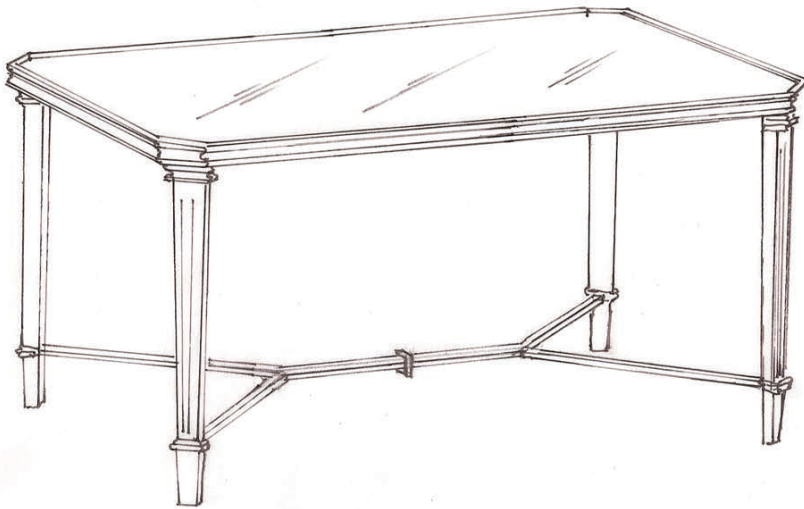

Custom Single Lucido Coffee Table

Tesori

treasures for the home

201 - Lucido Tables

An elegant trio of tables featuring a slightly larger and taller center table adding interest to framed tops supported by tapered fluted legs creating a versatile cocktail table with subtle architectural appeal.

Available as a set or individually