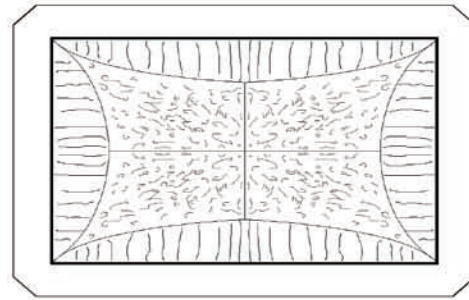

Patterned Top