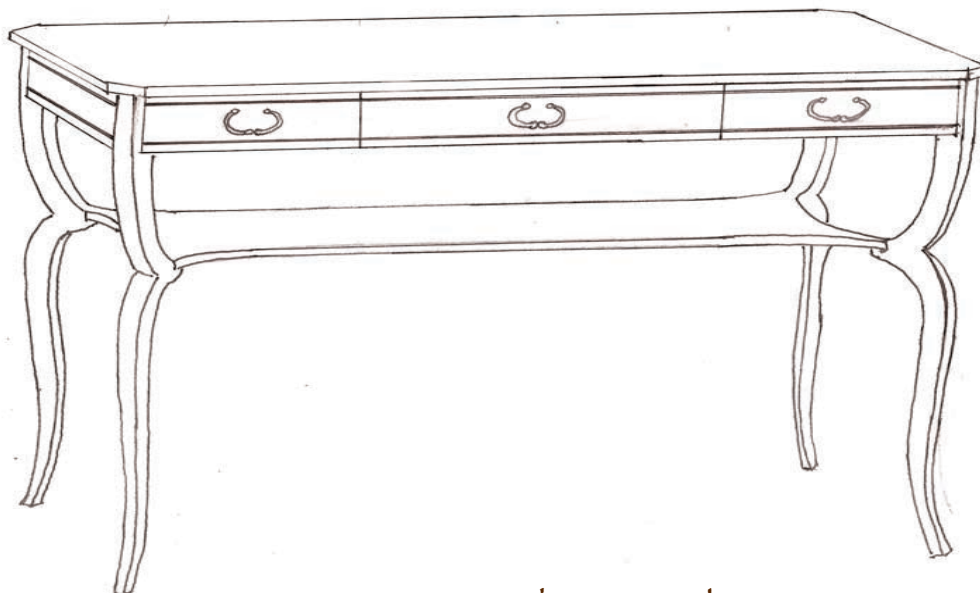

Custom Sophia Console