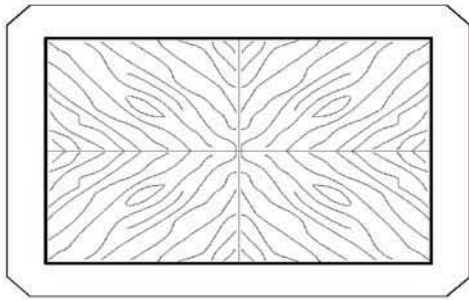

202 - Sophia Table

Angular legs ending in a graceful tapered cabriole shape support a curved shelf and rectangular top featuring a subtle Burl field banded with Mahogany inlay

Available in various patterns and exotic woods

Imagine the possibilities.....

Quartered Top