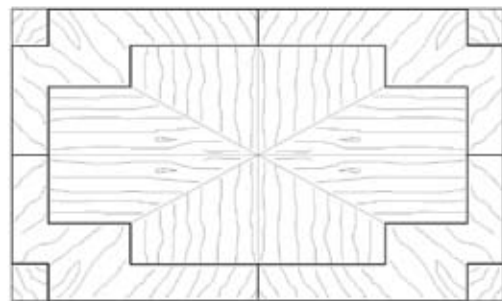

Endless possibilities for custom patterned tops