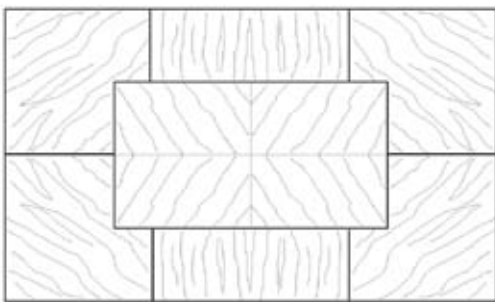

Endless possibilities for custom patterned tops