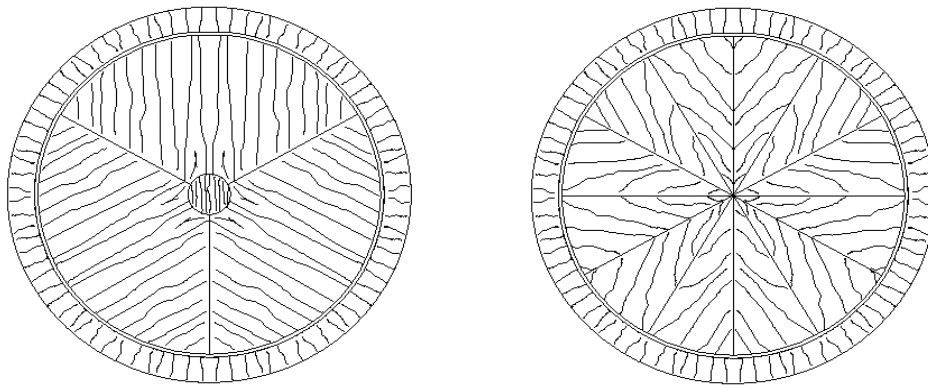

205 - Sfera Dining Table

A finely matched sunburst pattern top above an angled tripod pedestal ending in graceful curved supports create a distinctive table that exudes style.

Imagine the Possibilities.....

Various exotic veneers and patterned tops available