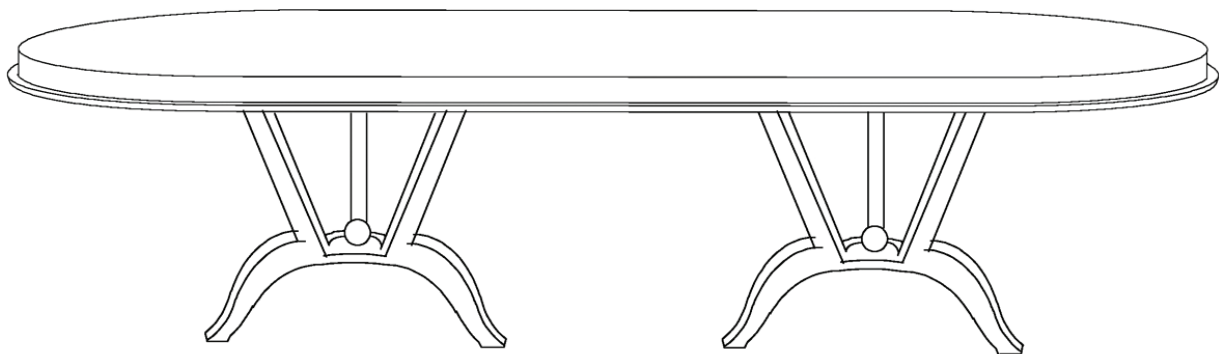

Double pedestal Sfera dining table