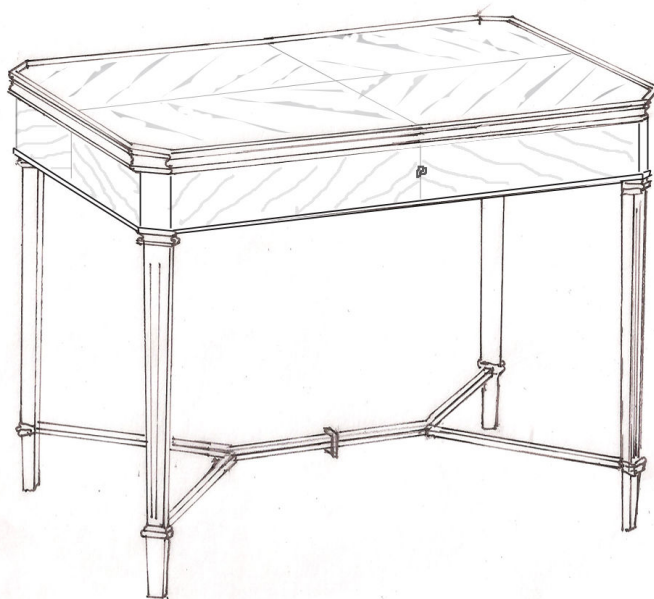

Tesori
treasures for the home

201-WD ~ Lucido Tables

ends: 16" w x 20" d x 17" h
center: 18" w x 20" d x 19.25" h

Solid Maple frame
Quartered Walnut tops

Shown in Brule stain with ebony detail

Also available in custom sizes and finishes

(323) 344-3800 fax: (323) 344-3838
www.tesoridesigns.com

201-WD - Lucido Tables

An elegant trio of tables featuring a slightly larger and taller center table, adding interest to framed tops that are supported by tapered fluted legs creating a versatile cocktail table with subtle architectural appeal. Available as a set or individually.

Imagine the possibilities.....

Clear Glass Tops

Custom Painted Tops

Antique Mirror Tops

Custom Lucido
Side Table