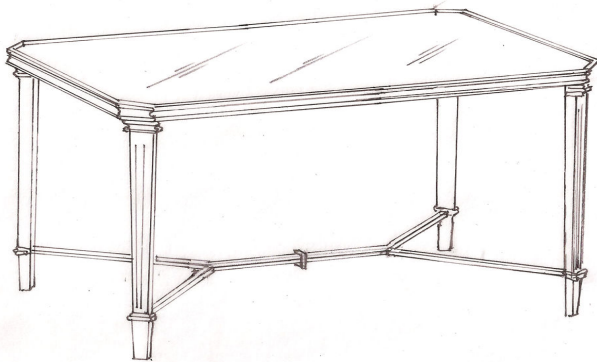

201 - Lucido Tables

An elegant trio of tables featuring a slightly larger and taller center table adding interest to framed tops supported by tapered fluted legs creating a versatile cocktail table with subtle architectural appeal. Available as a set or individually.

Imagine the possibilities.....

Custom Single Lucido Coffee Table