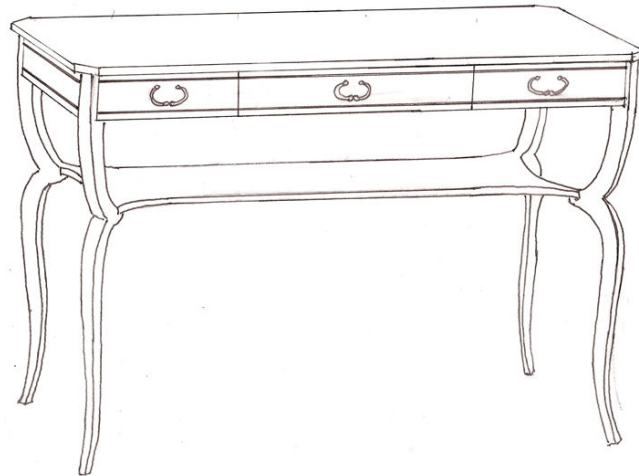

## 202 - Sophia Table

30"w x 22"d x 28.5"h

European beech frame  
birch carillan burl top  
and mahogany inlay

Shown in Antique Honey stain

Also available in custom sizes and finishes

202 Sophia Table

Angular legs ending in a graceful tapered cabriole shape support a curved shelf and rectangular top featuring a subtle burl field banded with mahogany inlay

Imagine the possibilities.....

Quartered Top

Patterned Top

Custom Sophia Console