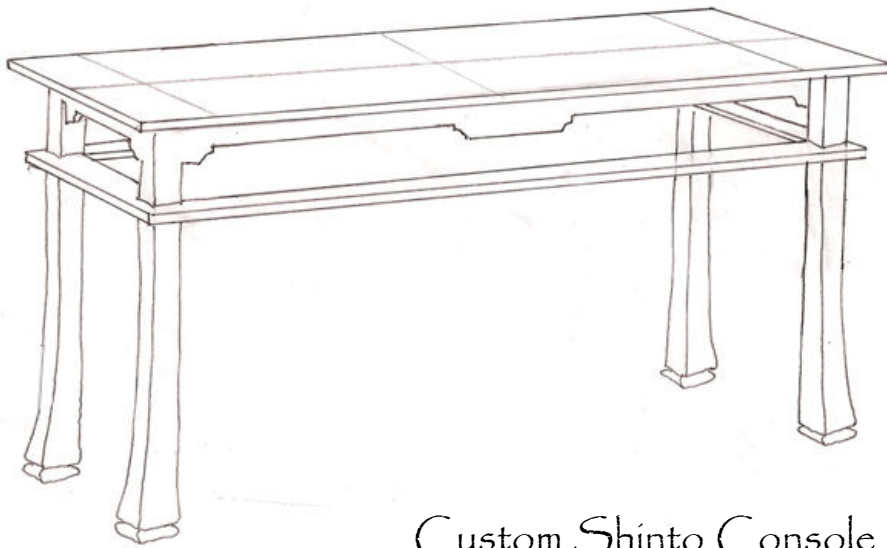

203 - Shinto Coffee Table

Pieces of rare Koa wood exquisitely assembled in a segmented design create a balanced and serene surface resting atop an Asian inspired base with shaped apron and wide stretchers. Available in various patterns and exotic woods.

Imagine the possibilities.....

Custom Shinto Console