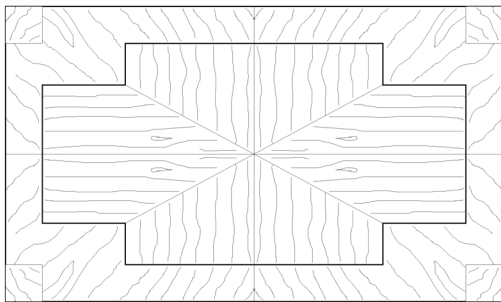

Endless possibilities for custom patterned tops