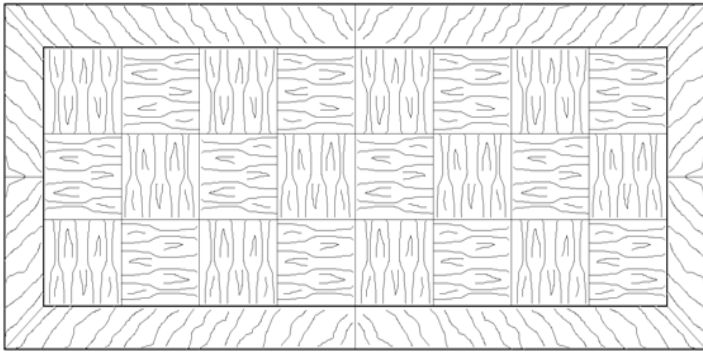

204 - Valente Coffee Table

Crisp angular tapered legs with recessed apron below a stepped clean-lined top provide the perfect canvas to feature the beauty of exotic veneers.

Imagine the possibilities.....

Checkerboard Grain Top