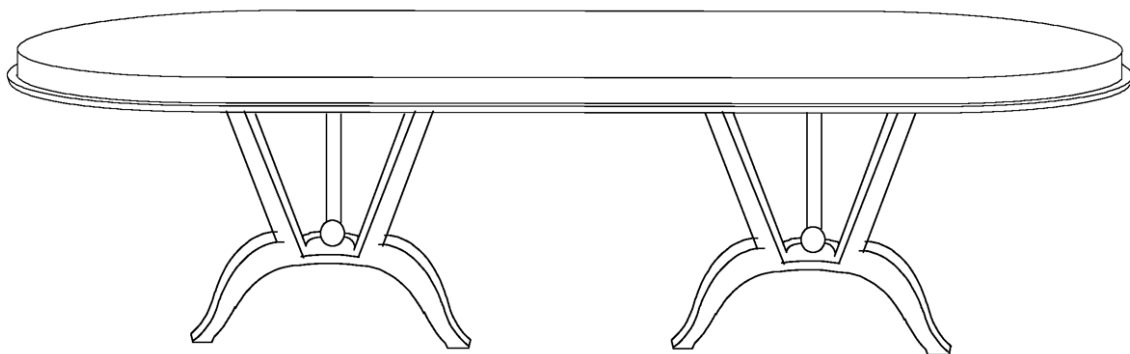

Double Pedestal Sfera Dining Table