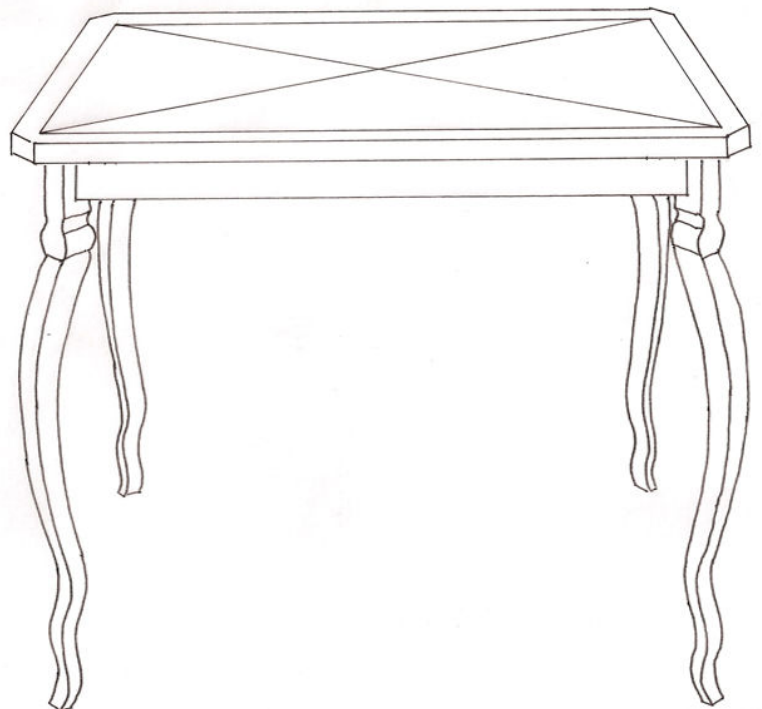

206 - Cleo Table

20" dia x 26"h

Alder base with  
Sunburst Brazilian Rosewood top

Shown in Natural Rosewood  
with Madeira stained base

Also available in custom sizes and finishes

206 - Cleo Table

An exquisite sunburst pattern top above three adapted cabriole legs with an unpretentious wiggle at the bottom adds a touch of sophisticated whimsy to this unique table.

Imagine the possibilities.....

Rectangular Cleo Side Table

Cleo Game Table