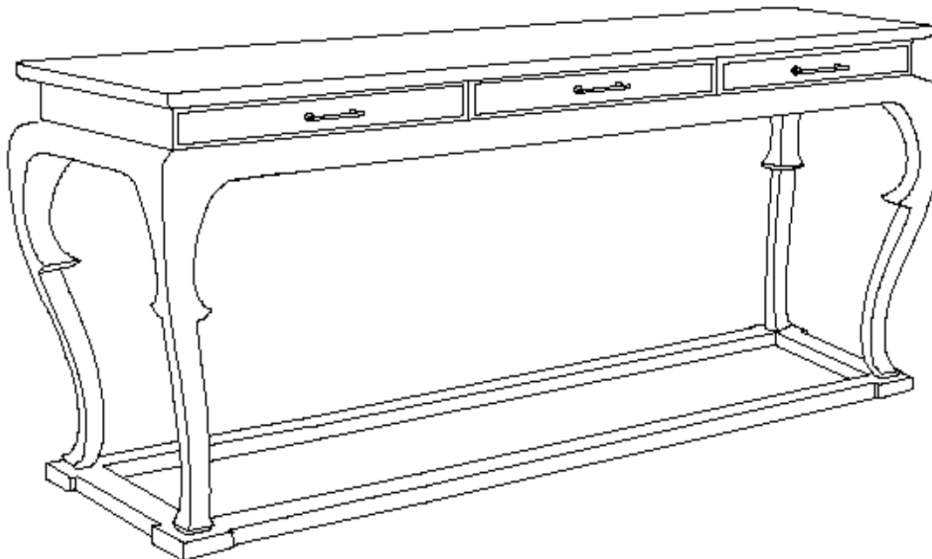

Various exotic veneers and patterned tops available

Custom Kato Console