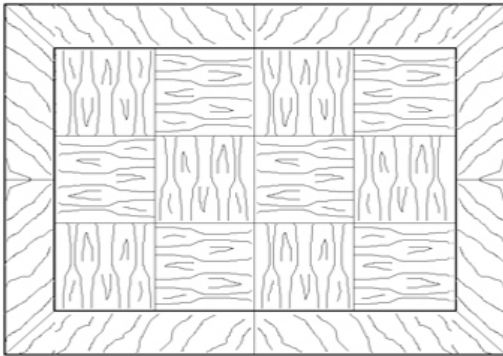

A single drawer above graceful Kangji-inspired legs resting on a floor stretcher with stepped corners provides a stylish table that makes a great nightstand or end table

Imagine the possibilities.....