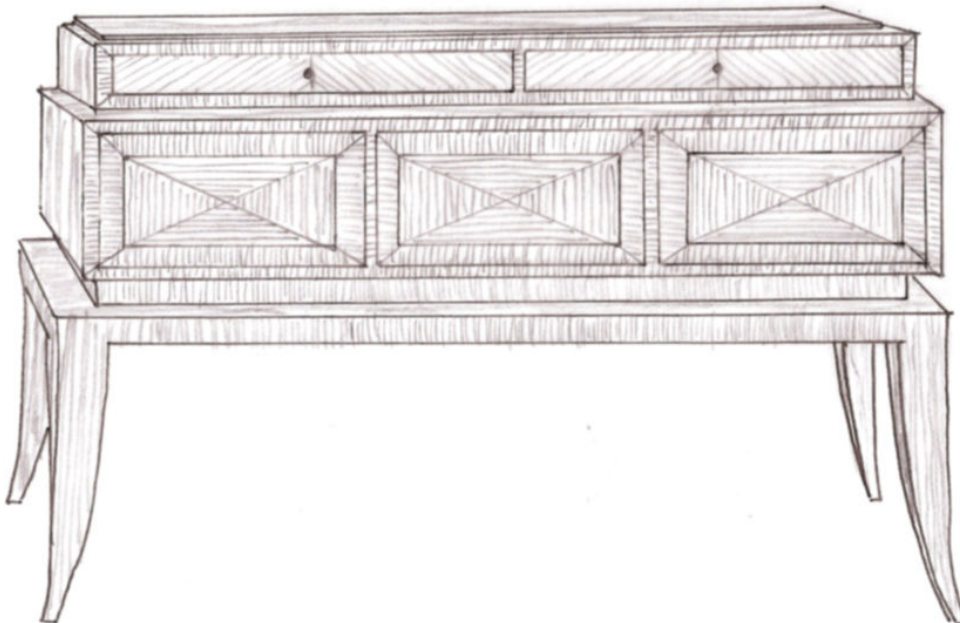

Tesori
treasures for the home

208-C - Callisto Console

78.5"w x 20"d x 30"h

Matched Sapelli Mahogany

Shown in Natural stain

Also available in custom sizes and finishes

(323) 344-3800 fax: (323) 344-3838
www.tesoridesigns.com

208-C - Callisto Console

A stylish console completely covered in exquisitely matched sapelli mahogany featuring four doors and three drawers resting on tapered saber legs, creating an ideal storage console below a flat screen or behind a sofa

Available in various exotic veneers and door patterns

Imagine the possibilities.....

65" Wide Three-Door Console