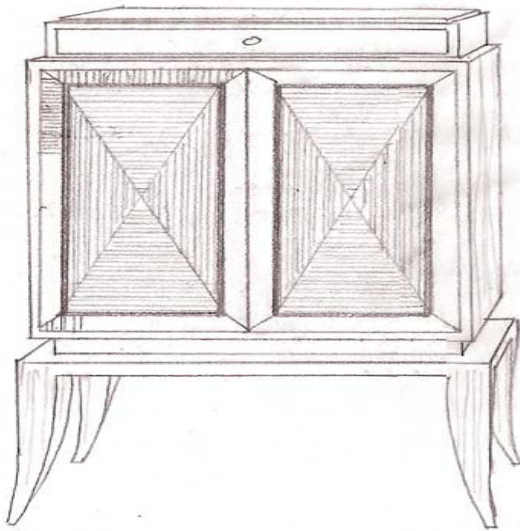

*Tesori*  
treasures for the home

208 - Callisto Bedside Table

32" w x 22" d x 27" h

Matched Sapelli Mahogany

Shown in Natural stain

Also available in custom sizes and finishes

(323) 344-3800 fax: (323) 344-3838  
www.tesoridesigns.com

## 208 - Callisto Bedside Table

A stylish bedside table completely covered in exquisitely matched sapelli mahogany featuring a single shallow drawer above one deeper drawer resting on sleek tapered saber legs

Available in various exotic veneers and door patterns

Imagine the possibilities.....

Open Shelf Bedside Table

Two-Door Bedside Cabinet