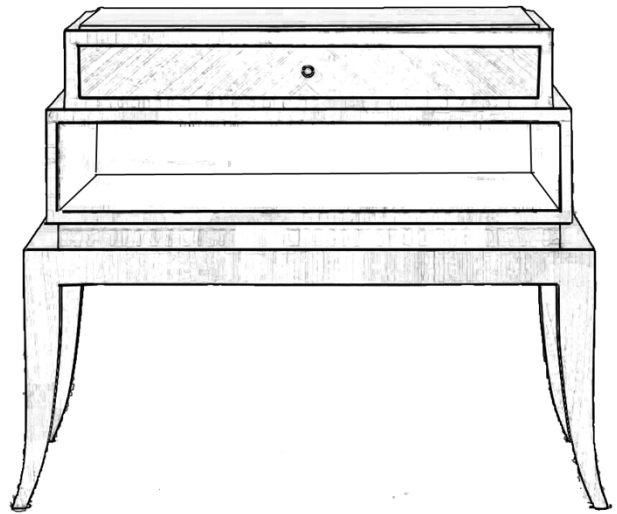

Open Shelf Bedside Table