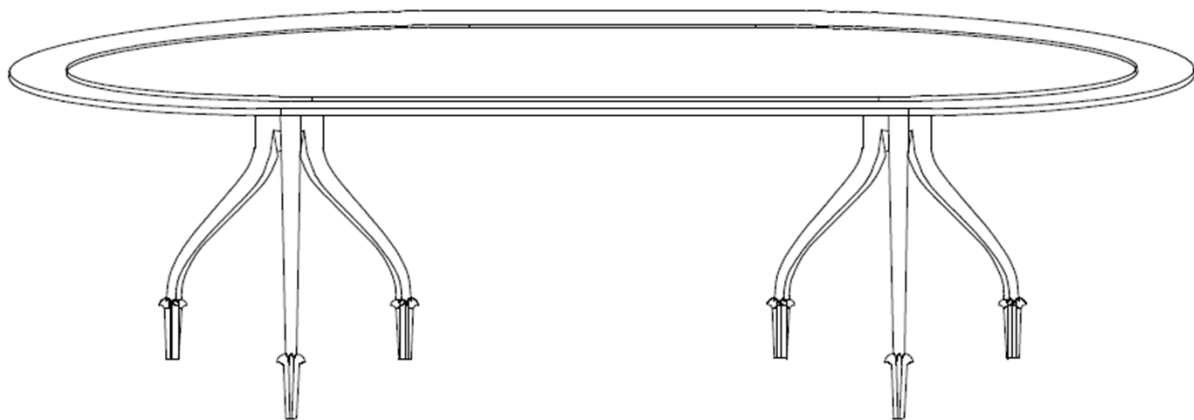

Double pedestal Fiore dining table