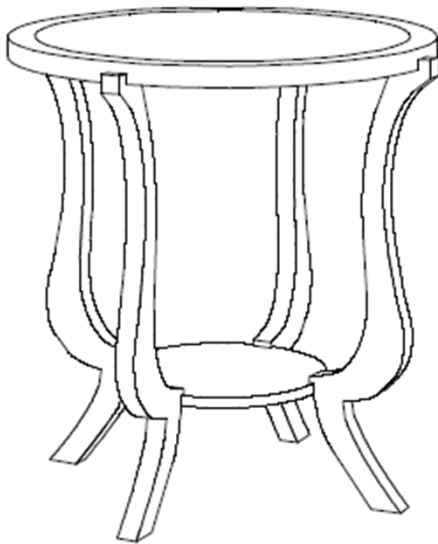

213 - Tulip Table

20" dia. x 22"h

Beech wood with beveled  
bronze inset mirror top

Shown in Light Truffle with extra light detailing

Also available in custom sizes and finishes

213 - Tulip Table

Three stylishly bowed legs accented with a simple yet sophisticated bead detail support a top that features a round inset beveled bronze mirror, adding sparkle and a touch of subtle glamour to this classy side table

---

Imagine the possibilities.....

Four-leg side table

Three-leg demi-lune console

Bronze mirror inset top could be replaced with exotic wood or clear glass.