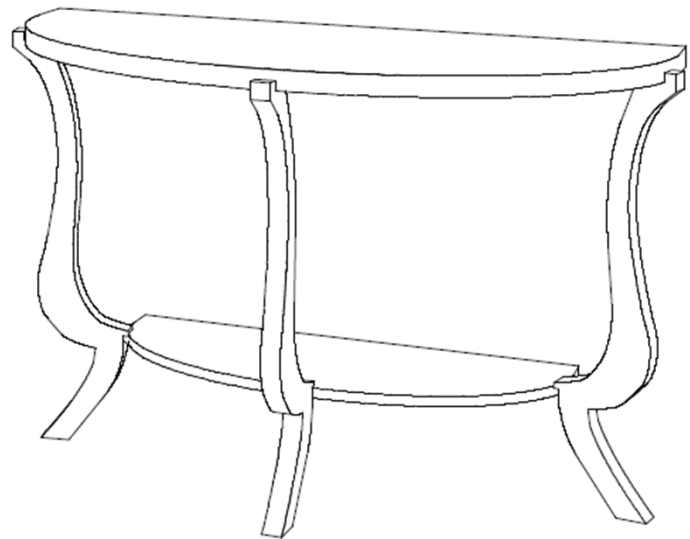

213 - Tulip Table

20" dia. x 22"h

Beech wood with beveled  
bronze inset mirror top

Shown in Light Truffle with extra light detailing

Also available in custom sizes and finishes

213 - Tulip Table

Three stylishly bowed legs accented with a simple yet sophisticated bead detail support a top that features a round inset beveled bronze mirror, adding sparkle and a touch of subtle glamour to this classy side table

---

Imagine the possibilities.....

Four-leg side table

Three-leg demi-lune console

Bronze mirror inset top could be replaced with exotic wood or clear glass.