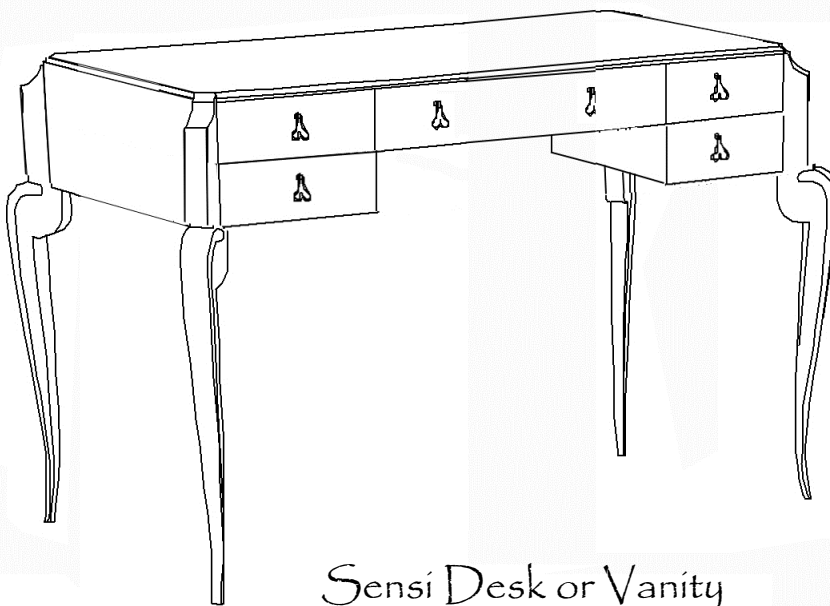

**Tesori**  
treasures for the home

214 - Sensi Console

48.5" w x 22" d x 33.5" h

Solid Alder legs with half-sunburst  
Macassar top and aprons

Shown in Truffle stain with clear Macassar

Also available in custom sizes and finishes

(323) 344-3800 fax: (323) 344-3838  
[www.tesoridesigns.com](http://www.tesoridesigns.com)

214 - Sensi Console

A radiant half-sunburst top above three vertical grained drawers resting on stylish tapered cabriole legs combine to form a sleek console that is ideally suited to be used as an entry table, hallway console, dining sideboard or sofa table

Imagine the possibilities.....

Consider inset beveled mirror, leather or exotic veneer on top and aprons.....

Sensi Coffee Table

Sensi Desk or Vanity