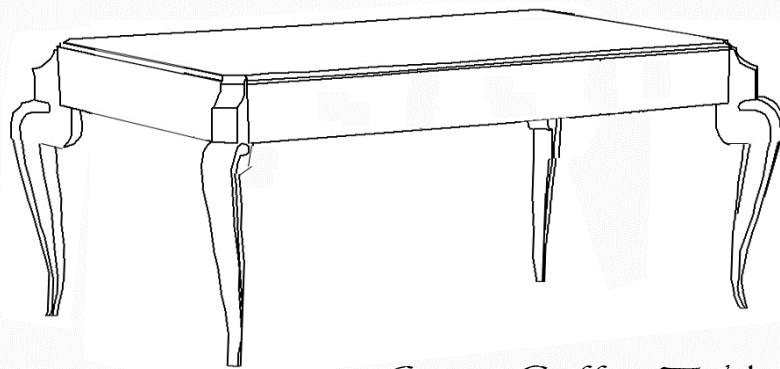

214 - Sensi Console

A radiant half-sunburst top above three vertical grained drawers resting on stylish tapered cabriole legs combine to form a sleek console that is ideally suited to be used as an entry table, hallway console, dining sideboard or sofa table

Imagine the possibilities.....

Consider inset beveled mirror, leather or exotic veneer on top and aprons.....

Sensi Coffee Table