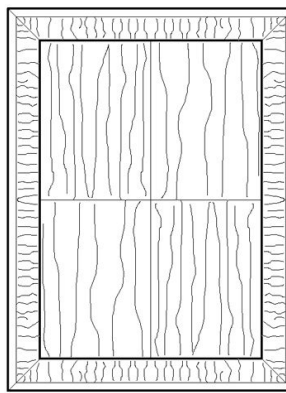

Straight Grained Doors