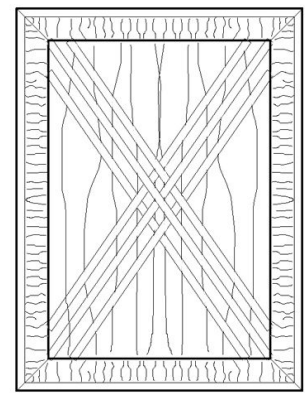

**Tesori**  
treasures for the home

501-3PT - 3 Part Emile Buffet

63" w x 23" d x 34" h

Walnut and solid Oak with  
Sycamore and inlay

Shown in Natural stain

Also available in custom sizes and finishes

(323) 344-3800 fax: (323) 344-3838  
www.tesoridesigns.com

## 501-3PT - 3 Part Émile Buffet

A re-interpretation of an original buffet designed by Émile-Jacques Ruhlmann featuring three stacked drawers flanked by serpentine doors inlaid with hand-laid pieces of sycamore.

Imagine the possibilities.....

Diamond Pattern Doors

Straight Grained Doors

Triple Cross Inlaid Doors

Two-Door Chest  
or Chest of Drawers