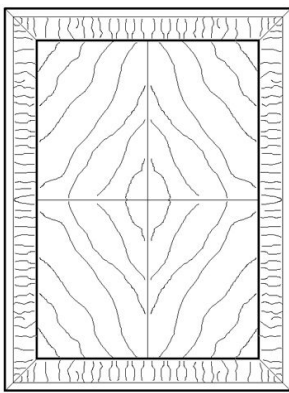

Diamond Pattern Doors