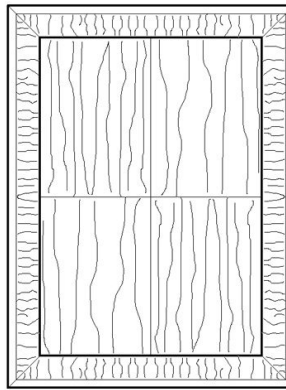

Straight Grained Doors