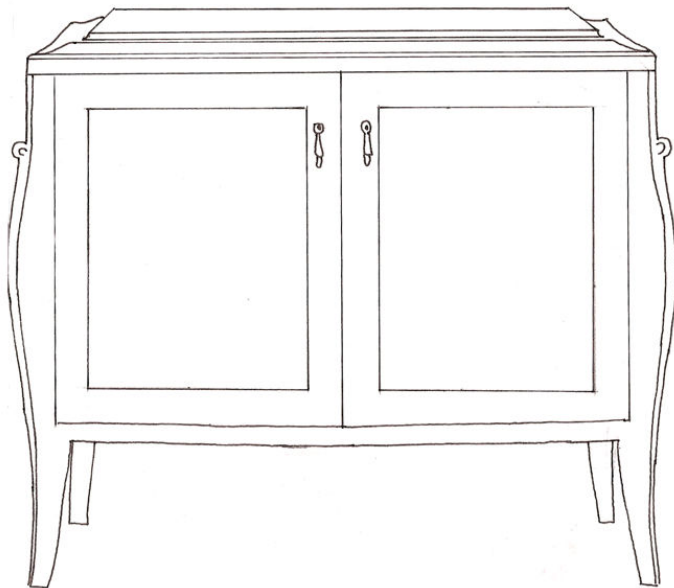

## 501 - Émile Buffet

A superb reproduction of a buffet designed by Émile-Jacques Ruhlmann featuring the beauty of Carpathian elm burl with serpentine doors inlaid and bordered with hand-laid pieces of sycamore and mahogany.

Imagine the possibilities.....

Diamond Pattern Doors

Straight Grained Doors

Triple Cross Inlaid Doors

Two-Door Chest  
or Chest of Drawers