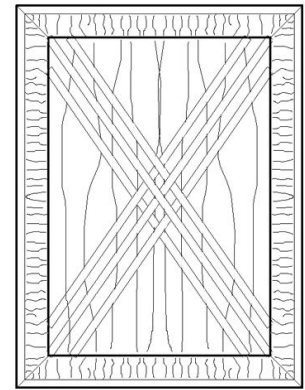

**Tesori**  
treasures for the home

501 - Emile Buffet

80" w x 23" d x 34" h

Carpathian Elm Burl with  
Sycamore and Mahogany inlay

Shown in Sedona stain

Also available in custom sizes and finishes

(323) 344-3800 fax: (323) 344-3838  
[www.tesoridesigns.com](http://www.tesoridesigns.com)

## 501 - Émile Buffet

A superb reproduction of a buffet designed by Émile-Jacques Ruhlmann featuring the beauty of Carpathian elm burl with serpentine doors inlaid and bordered with hand-laid pieces of sycamore and mahogany.

Imagine the possibilities.....

Diamond Pattern Doors

Straight Grained Doors

Triple Cross Inlaid Doors

Two-Door Chest  
or Chest of Drawers