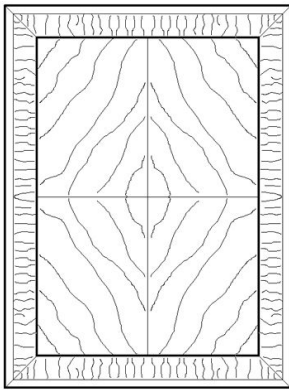

Diamond Pattern Doors