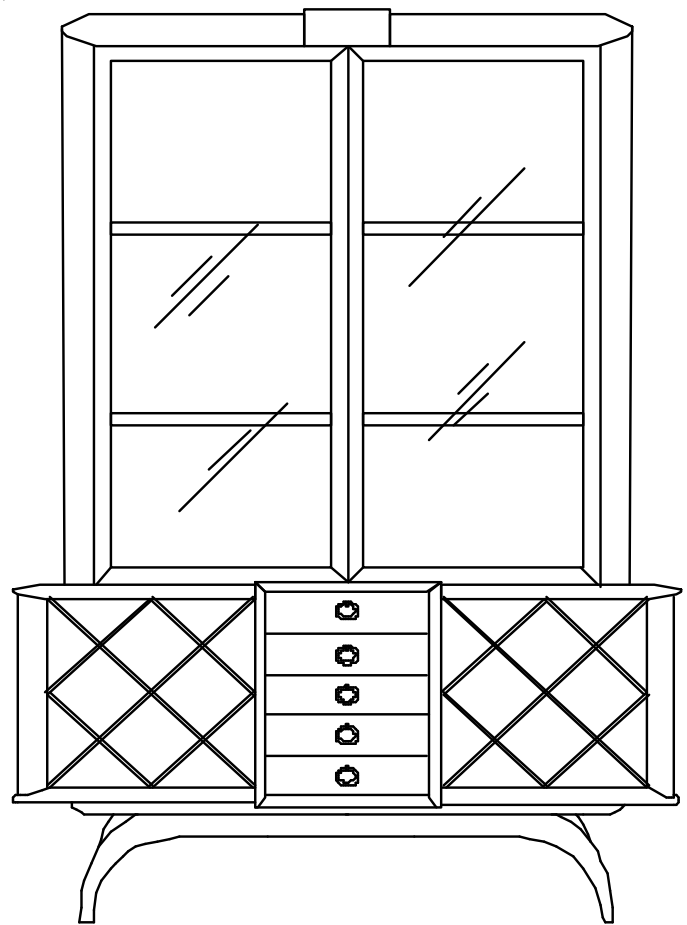

Buffet with Hutch