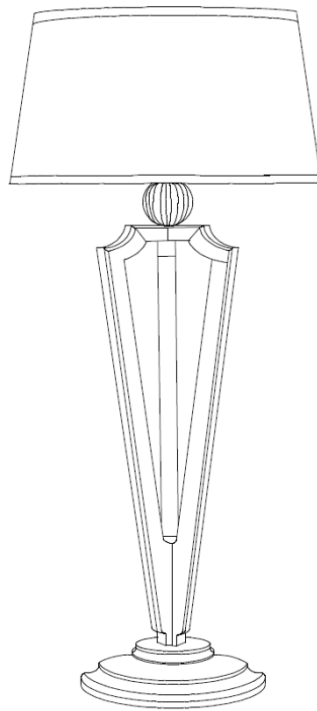

602-FL-Luce Floor Lamp

19"w x 19"d x 68"h

Solid Mahogany frame with
gold-flecked Murano glass sphere

Shown in Noce stain
with optional hand-sewn pleated silk shade

Also available in custom sizes and finishes

Detail of Murano glass sphere

Detail of optional
Murano glass pendant

602-FL Luce Floor Lamp

Three graceful splayed legs support a trio of angled supports accented with a subtle coved detail and topped by a Murano blown glass sphere dusted with 24 karat gold

Imagine the possibilities.....

#602-T Luce Table Lamp